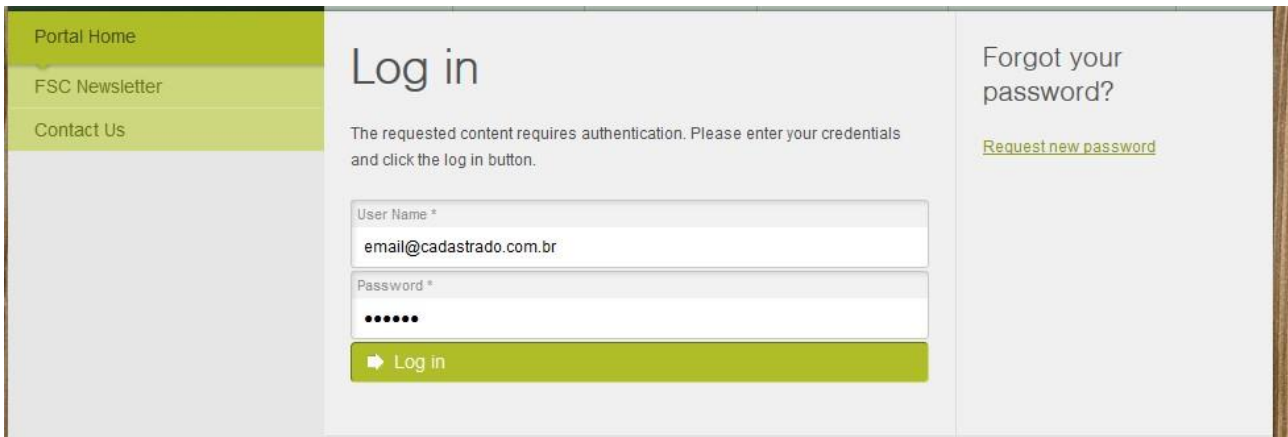

Clique em Log in.

Você estará na página principal do Portal.