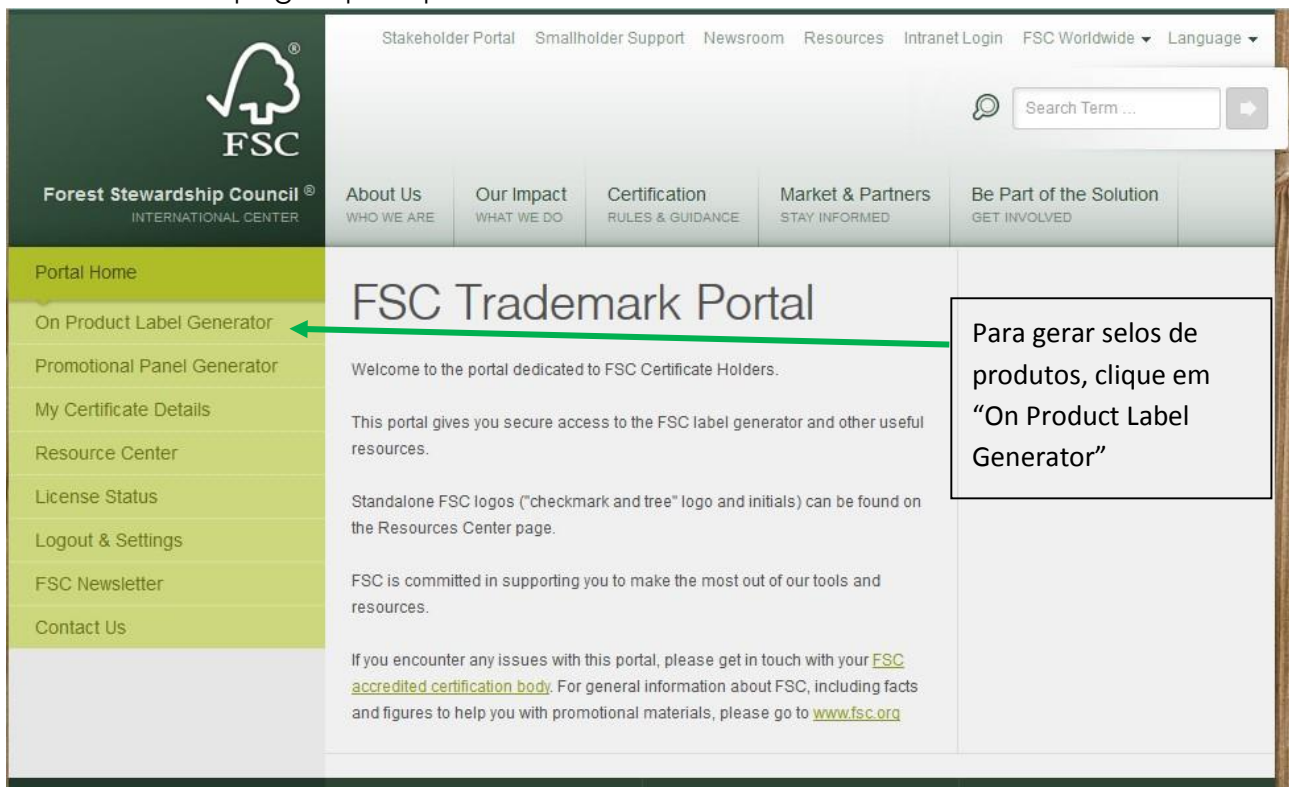

Acessando o site <https://trademarkportal.fsc.org> é possível ir ao portal de download.

No portal, será preciso fazer o log in com o e-mail cadastrado junto ao FSC. Assim que o certificado é emitido o FSC gera uma senha automaticamente enviada a este e-mail.

The screenshot shows the FSC Stakeholder Portal login interface. At the top, there is a navigation bar with links for Stakeholder Portal, Smallholder Support, Newsroom, Resources, Intranet Login, FSC Worldwide, and Language. A search bar is located on the right. Below the navigation bar, there is a main header with the FSC logo and the text 'Forest Stewardship Council INTERNATIONAL CENTER'. A horizontal menu contains links for About Us, Our Impact, Certification, Market & Partners, and Be Part of the Solution. The main content area is divided into two columns. The left column has a 'Log in' section with a message: 'The requested content requires authentication. Please enter your credentials and click the log in button.' Below this are input fields for 'User Name *' and 'Password *', and a 'Log in' button. The right column has a 'Forgot your password?' section with a 'Request new password' link. At the bottom, there is a footer with an 'iseal alliance member' logo, social media links (Facebook, Twitter, YouTube, LinkedIn, Pinterest), a 'Quick Links' section with links to 'Become certified', 'Search certificates', 'Contact FSC', 'Use the FSC Logo', and 'FSC Member List', and a 'Newsletter' section with a sign-up form for 'Your e-mail address'.

Insira seu e-mail e sua senha

Clique em Log in.

Você estará na página principal do Portal.

A página de geração de selo de produto irá abrir

The screenshot shows the FSC International Center website's product label generator interface. The page is titled "On Product Label Generator" and is part of a "Portal Home" menu. The main content area is titled "Label configuration" and includes a "Label preview" link. The configuration options are as follows: